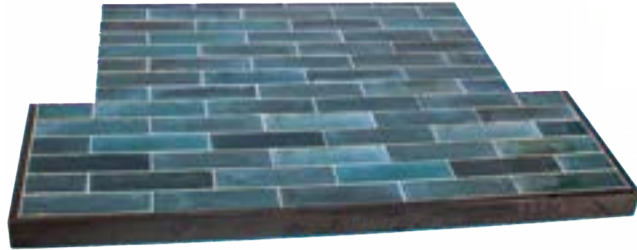

Lume Blue

Hearth		Back Hearth	
Width	Depth	Width	Depth
1240mm	381mm	950mm	450mm
1370mm	381mm	950mm	450mm