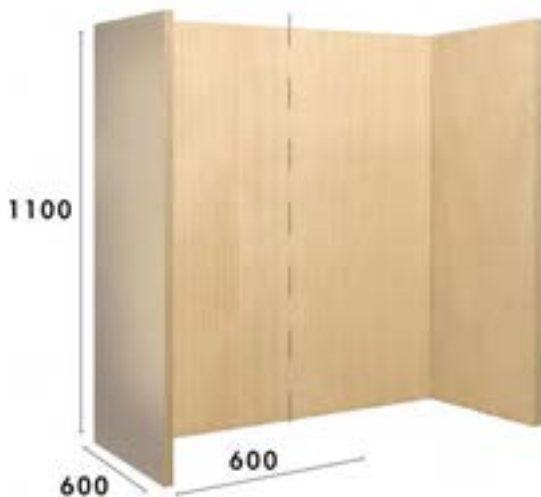

Polished Granite Slip Set

Polished Granite Slip Set

Height	Width
40" (1015mm)	6" (150mm)

Honed Granite Slip Set

Honed Granite Slip Set

Height	Width
40" (1015mm)	6" (150mm)

Agean Limestone Slip Set

Agean Limestone Slip Set

Height	Width
40" (1015mm)	6" (150mm)

Himalayan Granite Slip Set

Himalayan Granite Slip Set

Height	Width
40" (1015mm)	6" (150mm)

Custom sizes made to order
Ask our Sales Office for more information

Vermiculite Reeded

3 Piece Inglenook Chamber

*Standard Chamber usually requires x4 boards

Back Panel		Side Panels	
Height	Width	Height	Width
1000mm	600mm	1000mm	600mm

National Distributor of

fermacell

to the Fireplace Industry